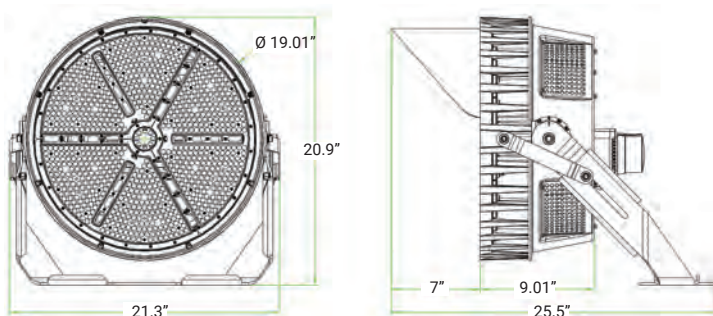

Dimensions for the 600W model:

Ordering Information

Model #	Wattage	Lumen	Voltage
AST-SP04-400S1PYA1-abcdefg	400W	52000-56000LM	277V
AST-SP04-500S1CYA1-abcdefg	500W	70000-75000LM	277V
AST-SP04-600S1CYA2-abcdefg	600W	87000-93000LM	277V
AST-SP04-750S1PYA1-abcdefg	750W	101250-108750LM	277V
AST-SP04-1000S1PYA1-abcdefg	1000W	135000-145000LM	277V
AST-SP04-1200S1PYA1-abcdefg	1200W	162000-174000LM	277V
AST-SP04-400S1PYH1-abcdefg	400W	52000-56000LM	480V
AST-SP04-500S1CYH1-abcdefg	500W	70000-75000LM	480V
AST-SP04-600S1CYH2-abcdefg	600W	87000-93000LM	480V
AST-SP04-750S1PYH1-abcdefg	750W	101250-108750LM	480V
AST-SP04-1000S1PYH1-abcdefg	1000W	135000-145000LM	480V
AST-SP04-1200S1PYH1-abcdefg	1200W	162000-174000LM	480V